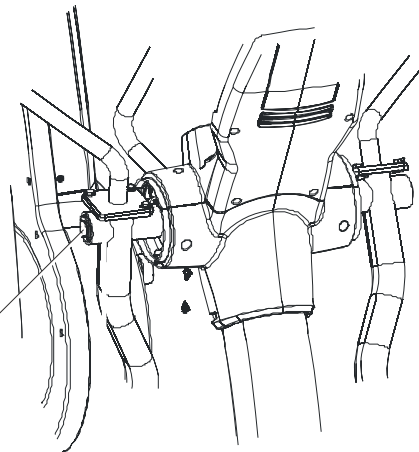

Dead Shaft
OK69-01002-0000
Mounting Bolts (2)
0017-00101-1925
Washers (2)
0017-00104-0469